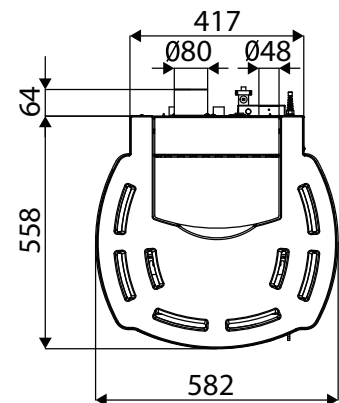

Installations with **VERTICAL** flue setting

130 mm twin wall insulated stainless steel flue recommended and in stock at Hunt Heating.