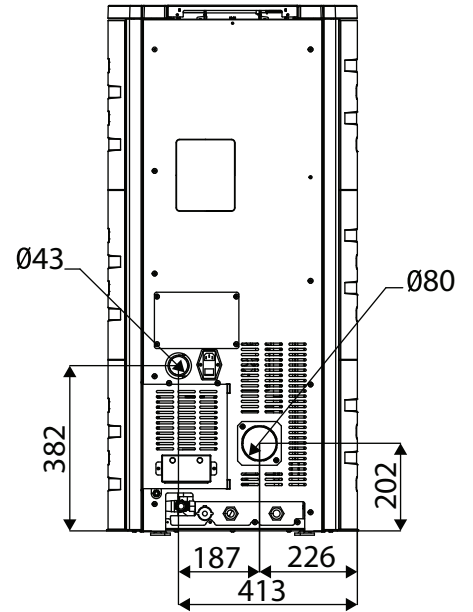

### MEASUREMENTS

1223mm (H) x 582mm (W) x 622mm (D)

|                  |                            |   |
|------------------|----------------------------|---|
| <b>POWER max</b> | Maximum Power              | tot 22.3 - 1.178 (kW-kcal/h)<br>water 18 - 15.480 (kW - kcal/h) |
| <b>POWER min</b> | Minimum Power              | tot 4.4 - 3.784 (kW-kcal/h)<br>water 3 - 2.580 (kcal/h)         |
|                  | Nominal efficiency         | 92.5 (%)  |
|                  | Pellet tank capacity       | Approx. 32 kg   |
|                  | Pellet diameter            | 6-8 mm  |
|                  | Pellets burned             | ~0.9 / ~4.9 (kg/h)  |
|                  | Running time with one load | ~28 / ~5 (h)  |
|                  | Flue diameter              | 80 mm   |
|                  | Weight                     | 195 kg  |
|                  | Flue length                | min. 4.5 - max. 12.6  |