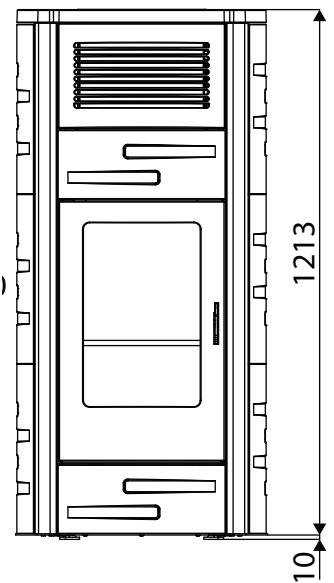

### MEASUREMENTS

1223mm (H) x 582mm (W) x 622mm (D)

|                  |                            |   |
|------------------|----------------------------|---|
| <b>POWER max</b> | Maximum Power              | tot 22.3 - 1.178 (kW-kcal/h)<br>water 18 - 15.480 (kW - kcal/h) |
| <b>POWER min</b> | Minimum Power              | tot 4.4 - 3.784 (kW-kcal/h)<br>water 3 - 2.580 (kcal/h)         |
|                  | Nominal efficiency         | 92.5 (%)  |
|                  | Pellet tank capacity       | Approx. 32 kg   |
|                  | Pellet diameter            | 6-8 mm  |
|                  | Pellets burned             | ~0.9 / ~4.9 (kg/h)  |
|                  | Running time with one load | ~28 / ~5 (h)  |
|                  | Flue diameter              | 80 mm   |
|                  | Weight                     | 195 kg  |
|                  | Flue length                | min. 4.5 - max. 12.6  |