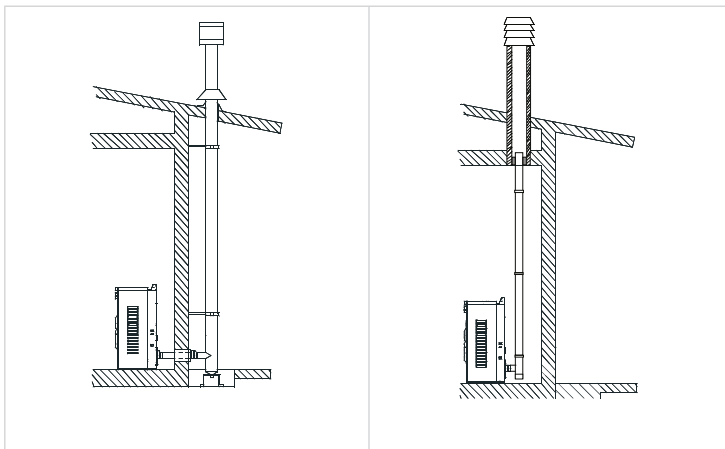

Installations with **VERTICAL** flue setting

130 mm twin wall insulated stainless steel flue recommended and in stock at Hunt Heating.